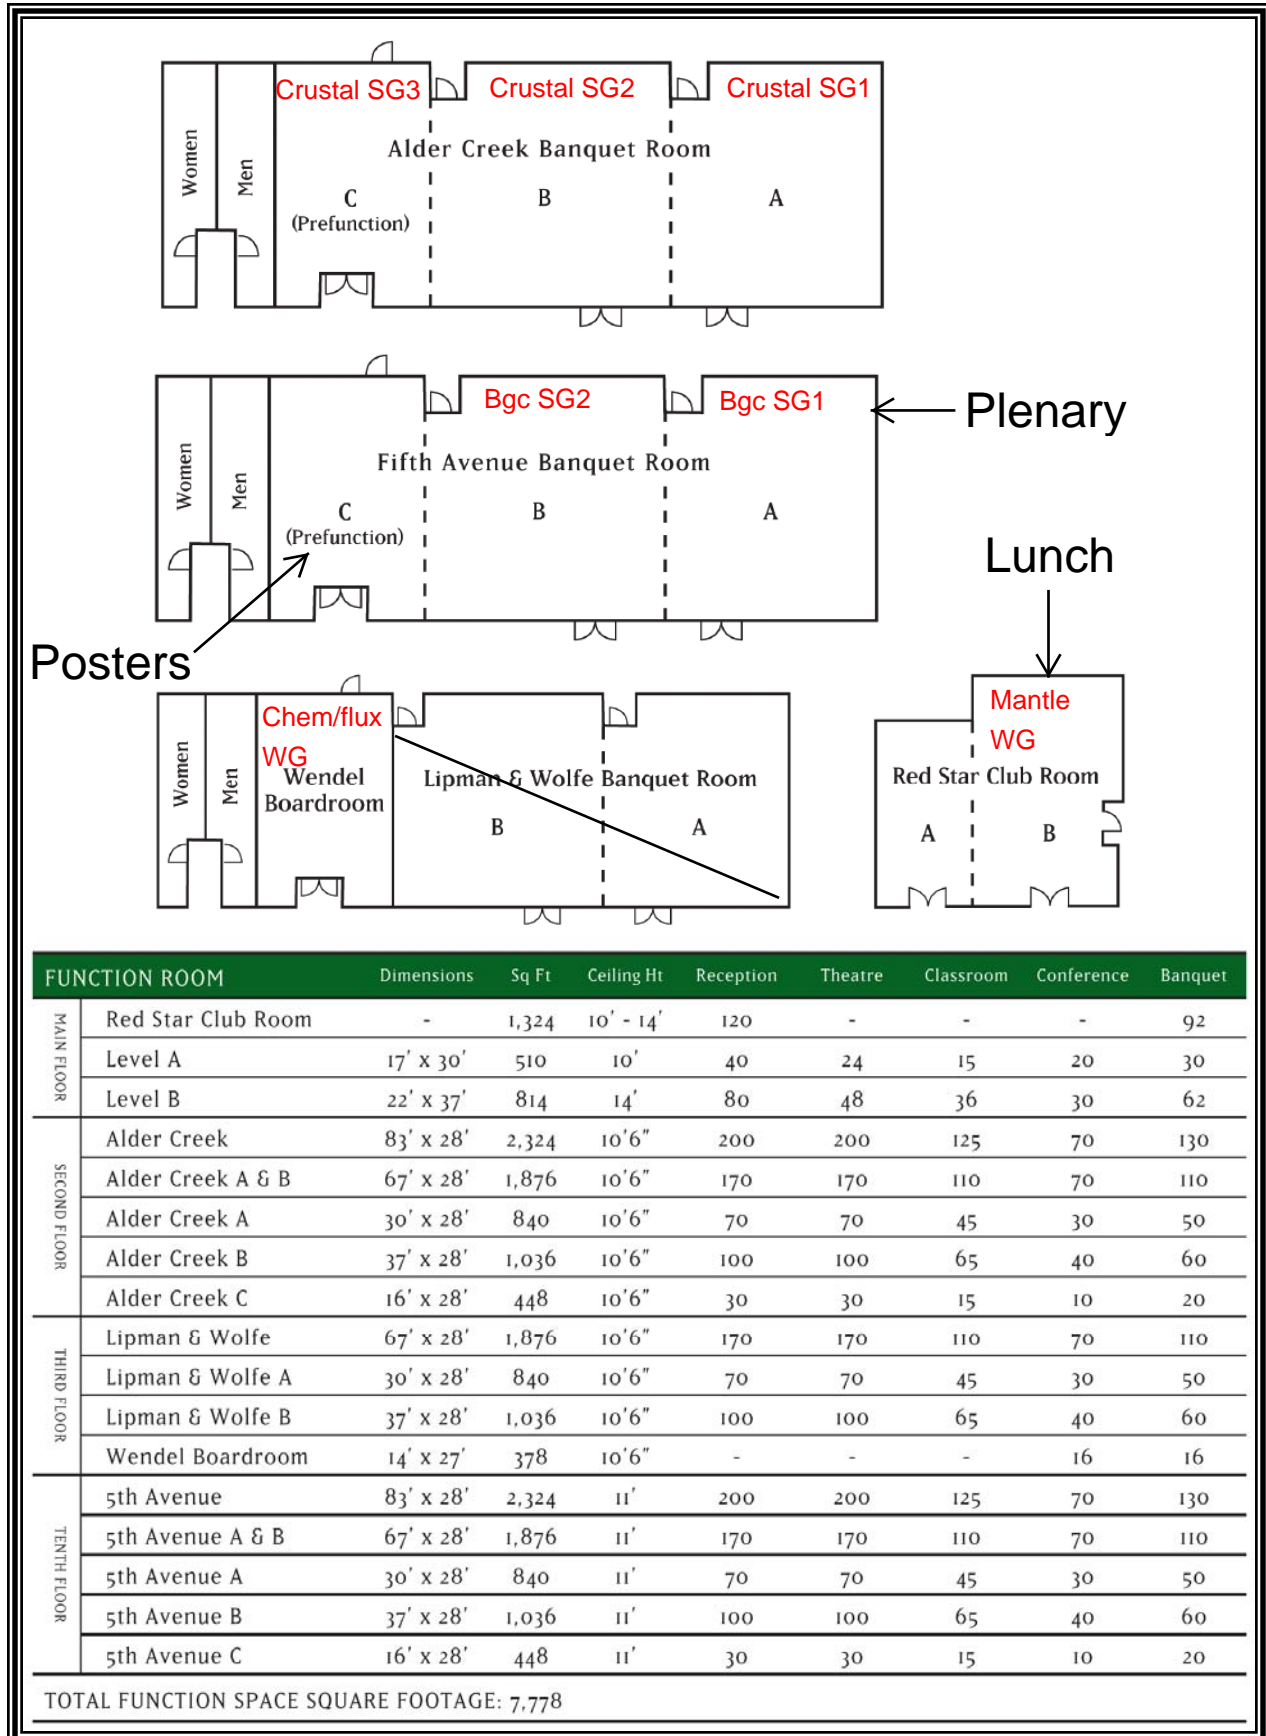

# Draft meeting room configuration: FRIDAY, DAY 1

Internal conf. room = Bgc SG3

Suite 1 full room = Events/responses WG

Suite 2 full room = Biogeogr/adaptn WG

Suite 3 parlor = Sensors WG

Suite 4 parlor = E&O WG

12 rooms